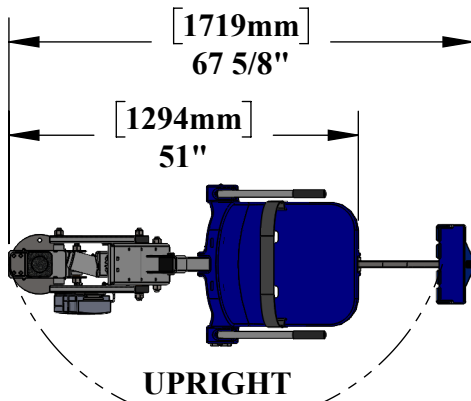

MIGHTY 400 POOL LIFT

PRODUCT WEIGHT: 150lbs [68kg]
MAX WEIGHT CAPACITY: 400lbs [181kg]
MIN ANCHOR SETBACK: 24"
MAX ANCHOR SETBACK: 44"
MAX WATER DRAFT: 12"
SEAT HEIGHT ADJUSTMENT: 4" IN 2" INCREMENTS
VERTICLE TRAVEL DISTANCE: 48"

***MEASUREMENT TAKEN WITH THE LIFT AT FULL LOAD**

***12" MAX DECK TO WATER**

UPRIGHT

EXTENDED

CONTINUOUS 360° ROTATION

9889 GARRYMORE LANE
MISSOULA, MT 59808
(406) 549-0769
FAX (406) 549-2602

NOTE:
*SPECIFICATIONS ARE SUBJECT TO CHANGE WITHOUT NOTICE

PRODUCT:		MIGHTY 400	
PART #:		F-MTY400	
SCALE:	1:28	DATE:	8/29/2019
DRAWN BY:	KR	REVISION:	02