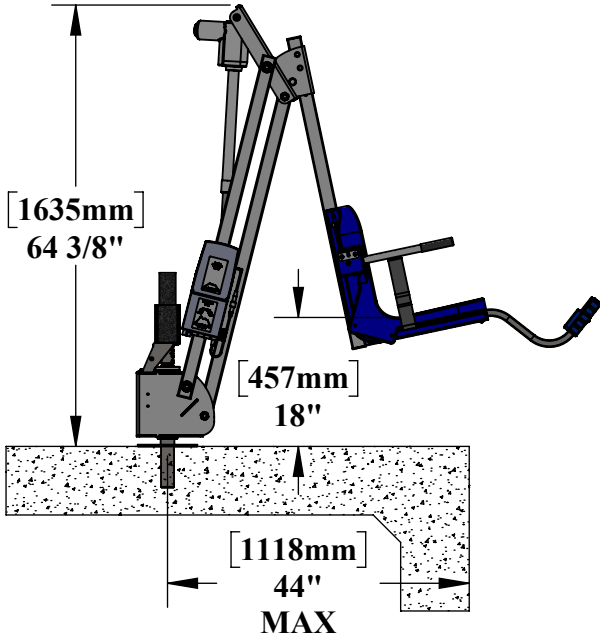

MIGHTY 400 POOL LIFT

PRODUCT WEIGHT: 150lbs [68kg]
MAX WEIGHT CAPACITY: 400lbs [181kg]
MIN ANCHOR SETBACK: 24"
MAX ANCHOR SETBACK: 44"
MAX WATER DRAFT: 12"
SEAT HEIGHT ADJUSTMENT: 4" IN 2" INCREMENTS
VERTICLE TRAVEL DISTANCE: 48"

***MEASUREMENT TAKEN WITH THE LIFT AT FULL LOAD**

***12" MAX DECK TO WATER**

UPRIGHT

EXTENDED

CONTINUOUS 360° ROTATION

9889 GARRYMORE LANE
MISSOULA, MT 59808
(406) 549-0769
FAX (406) 549-2602

NOTE:
*SPECIFICATIONS ARE SUBJECT TO CHANGE WITHOUT NOTICE

PRODUCT:		MIGHTY 400	
PART #:		F-MTY400	
SCALE:	1:28	DATE:	8/29/2019
DRAWN BY:	KR	REVISION:	02