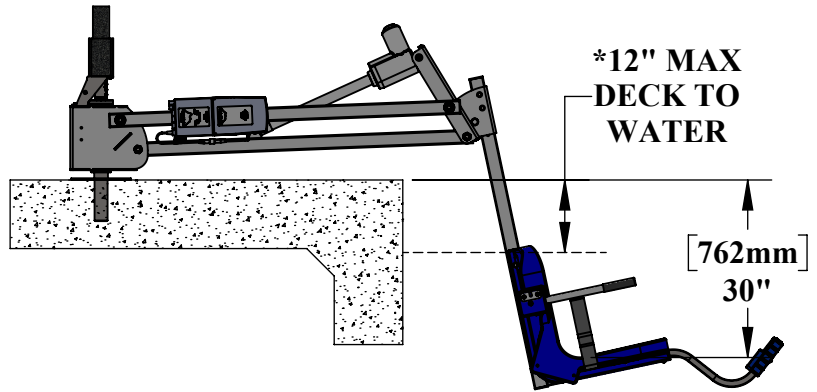

MIGHTY 400 POOL LIFT

PRODUCT WEIGHT: 150lbs [68kg]
MAX WEIGHT CAPACITY: 400lbs [181kg]
MIN ANCHOR SETBACK: 24"
MAX ANCHOR SETBACK: 44"
MAX WATER DRAFT: 12"
SEAT HEIGHT ADJUSTMENT: 4" IN 2" INCREMENTS
VERTICLE TRAVEL DISTANCE: 48"

***MEASUREMENT TAKEN WITH THE LIFT AT FULL LOAD**

***12" MAX DECK TO WATER**

UPRIGHT

EXTENDED

CONTINUOUS 360° ROTATION

9889 GARRYMORE LANE
MISSOULA, MT 59808
(406) 549-0769
FAX (406) 549-2602

NOTE:
*SPECIFICATIONS ARE SUBJECT TO CHANGE WITHOUT NOTICE

PRODUCT:		MIGHTY 400	
PART #:		F-MTY400	
SCALE:	1:28	DATE:	8/29/2019
DRAWN BY:	KR	REVISION:	02