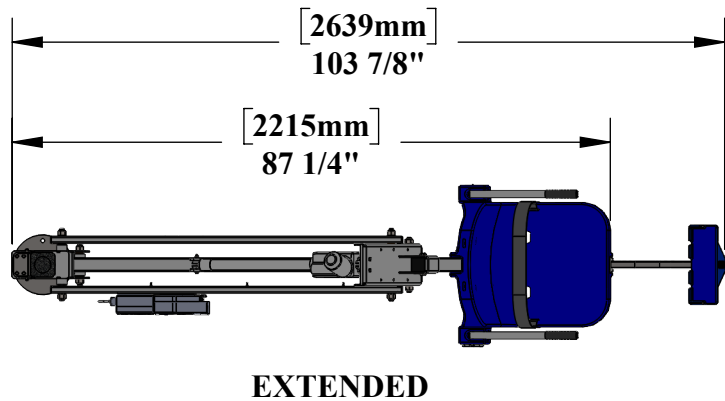

MIGHTY 400 POOL LIFT

PRODUCT WEIGHT: 150lbs [68kg]
MAX WEIGHT CAPACITY: 400lbs [181kg]
MIN ANCHOR SETBACK: 24"
MAX ANCHOR SETBACK: 44"
MAX WATER DRAFT: 12"
SEAT HEIGHT ADJUSTMENT: 4" IN 2" INCREMENTS
VERTICLE TRAVEL DISTANCE: 48"

***MEASUREMENT TAKEN WITH THE LIFT AT FULL LOAD**

***12" MAX DECK TO WATER**

UPRIGHT

EXTENDED

CONTINUOUS 360° ROTATION

9889 GARRYMORE LANE
MISSOULA, MT 59808
(406) 549-0769
FAX (406) 549-2602

NOTE:
*SPECIFICATIONS ARE SUBJECT TO CHANGE WITHOUT NOTICE

PRODUCT:		MIGHTY 400	
PART #:		F-MTY400	
SCALE:	1:28	DATE:	8/29/2019
DRAWN BY:	KR	REVISION:	02