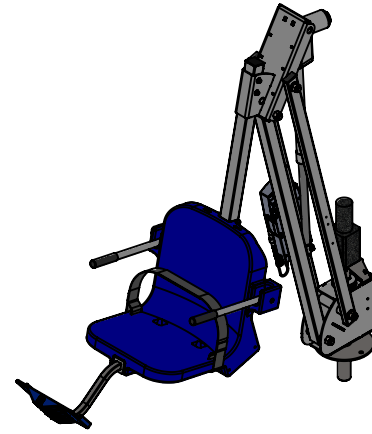

MIGHTY 400 POOL LIFT

PRODUCT WEIGHT: 150lbs [68kg]
MAX WEIGHT CAPACITY: 400lbs [181kg]
MIN ANCHOR SETBACK: 24"
MAX ANCHOR SETBACK: 44"
MAX WATER DRAFT: 12"
SEAT HEIGHT ADJUSTMENT: 4" IN 2" INCREMENTS
VERTICLE TRAVEL DISTANCE: 48"

***MEASUREMENT TAKEN WITH THE LIFT AT FULL LOAD**

***12" MAX DECK TO WATER**

UPRIGHT

EXTENDED

CONTINUOUS 360° ROTATION

9889 GARRYMORE LANE
MISSOULA, MT 59808
(406) 549-0769
FAX (406) 549-2602

NOTE:
*SPECIFICATIONS ARE SUBJECT TO CHANGE WITHOUT NOTICE

PRODUCT:		MIGHTY 400	
PART #:		F-MTY400	
SCALE:	1:28	DATE:	8/29/2019
DRAWN BY:	KR	REVISION:	02